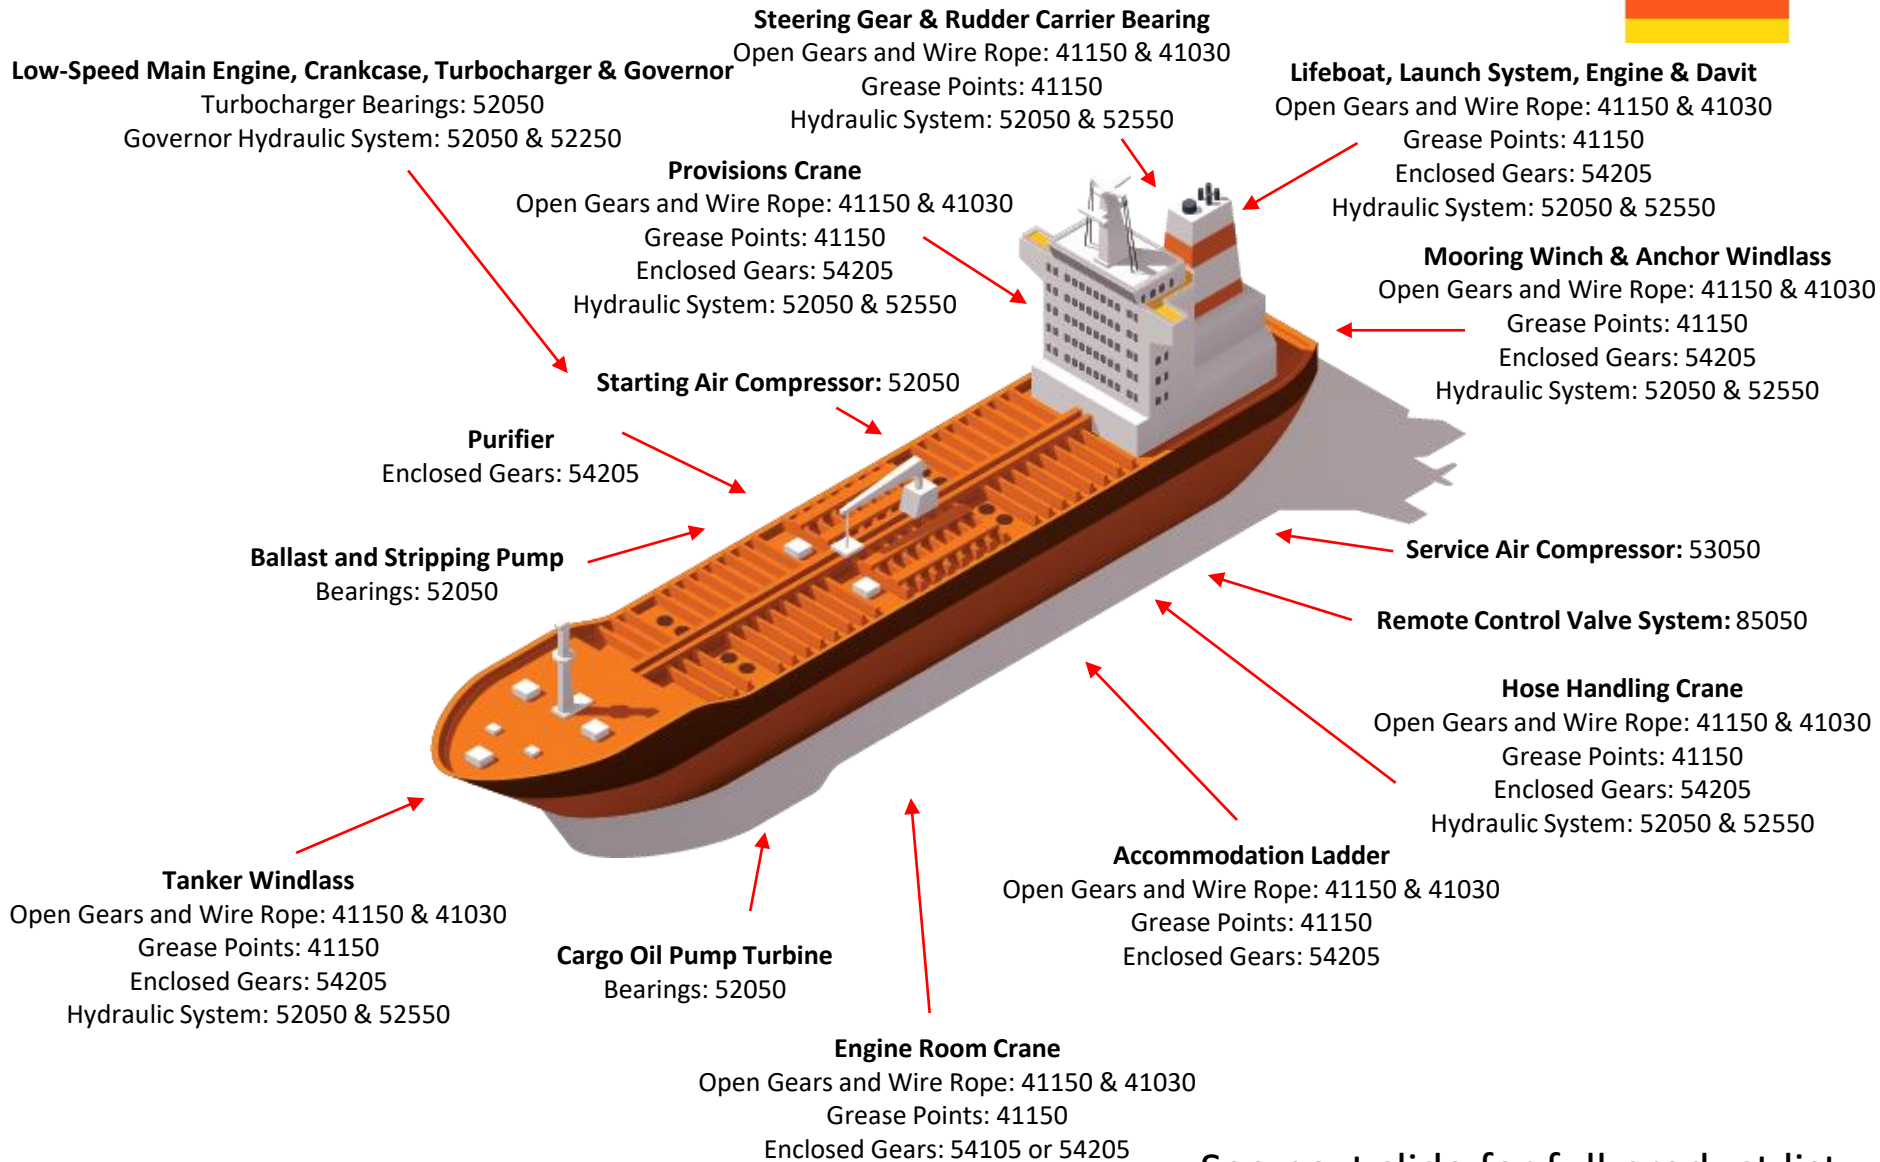

Super Lube® Tanker Ship Applications

See next slide for full product list

Part Number	Product Name
41030	Multi-Purpose Synthetic Grease with Syncolon® (30 Lb. Pail)
41150	Multi-Purpose Synthetic Grease with Syncolon® (14.1 oz. Cartridge)
52050	Multi-Use Synthetic Lightweight Oil (ISO 68) (5 Gallon Pail)
52550	Multi-Use Synthetic Lightweight Oil (ISO 68) (55 Gallon Drum)
53050	Multi-Use Synthetic Lightweight Oil (ISO 46) (5 Gallon Pail)
53550	Multi-Use Synthetic Lightweight Oil (ISO 46) (55 Gallon Drum)
54105	Synthetic Gear Oil ISO 150 (5 Gallon Pail)
54205	Synthetic Gear Oil ISO 220 (5 Gallon Pail)
85050	Syncopen® Synthetic Penetrant (5 Gallon Pail)